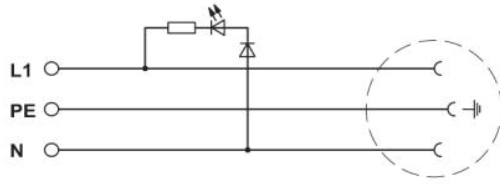

Drawings

Circuit diagram